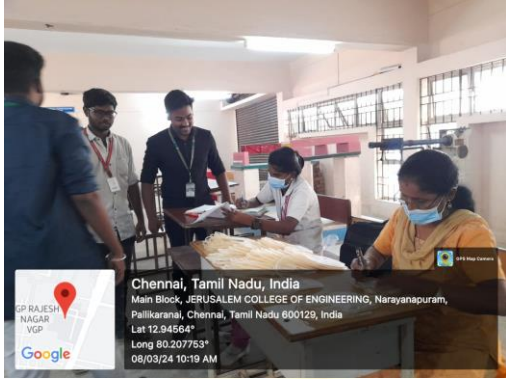

**EVENT DESCRIPTION:**

The National Service Scheme and Youth Red Cross along with the Programme Officers Mr Arul Kumar B. and Mr L.N. Narayanan of the Jerusalem College of Engineering jointly organised a blood donation camp in the college premises on 08.03.2024. The Principal of Jerusalem College of Engineering, Dr Ramesh S, the Dean Student Academic Dr P Anuradha and an efficient team for blood collection graced the event. There were many students who voluntarily came up for donating their blood. 66 units of blood was collected and sent to the Indian Red Cross Society. The NSS and YRC volunteers made all the necessary

**DATE: 08/03/2024**  
**TIME: 09:30AM TO 02:00PM**

**VENUE: SOM LAB**  
**MAIN BLOCK-GROUND FLOOR**

**Mr.B. ARUL KUMAR**  
**NSS PROGRAM OFFICER**  
**Dr.RAMESH S**  
**PRINCIPAL**

**Mr.L.N.NARAYANAN**  
**YRC PROGRAM OFFICER**  
**Dr.M.MALA**  
**CHAIRPERSON**